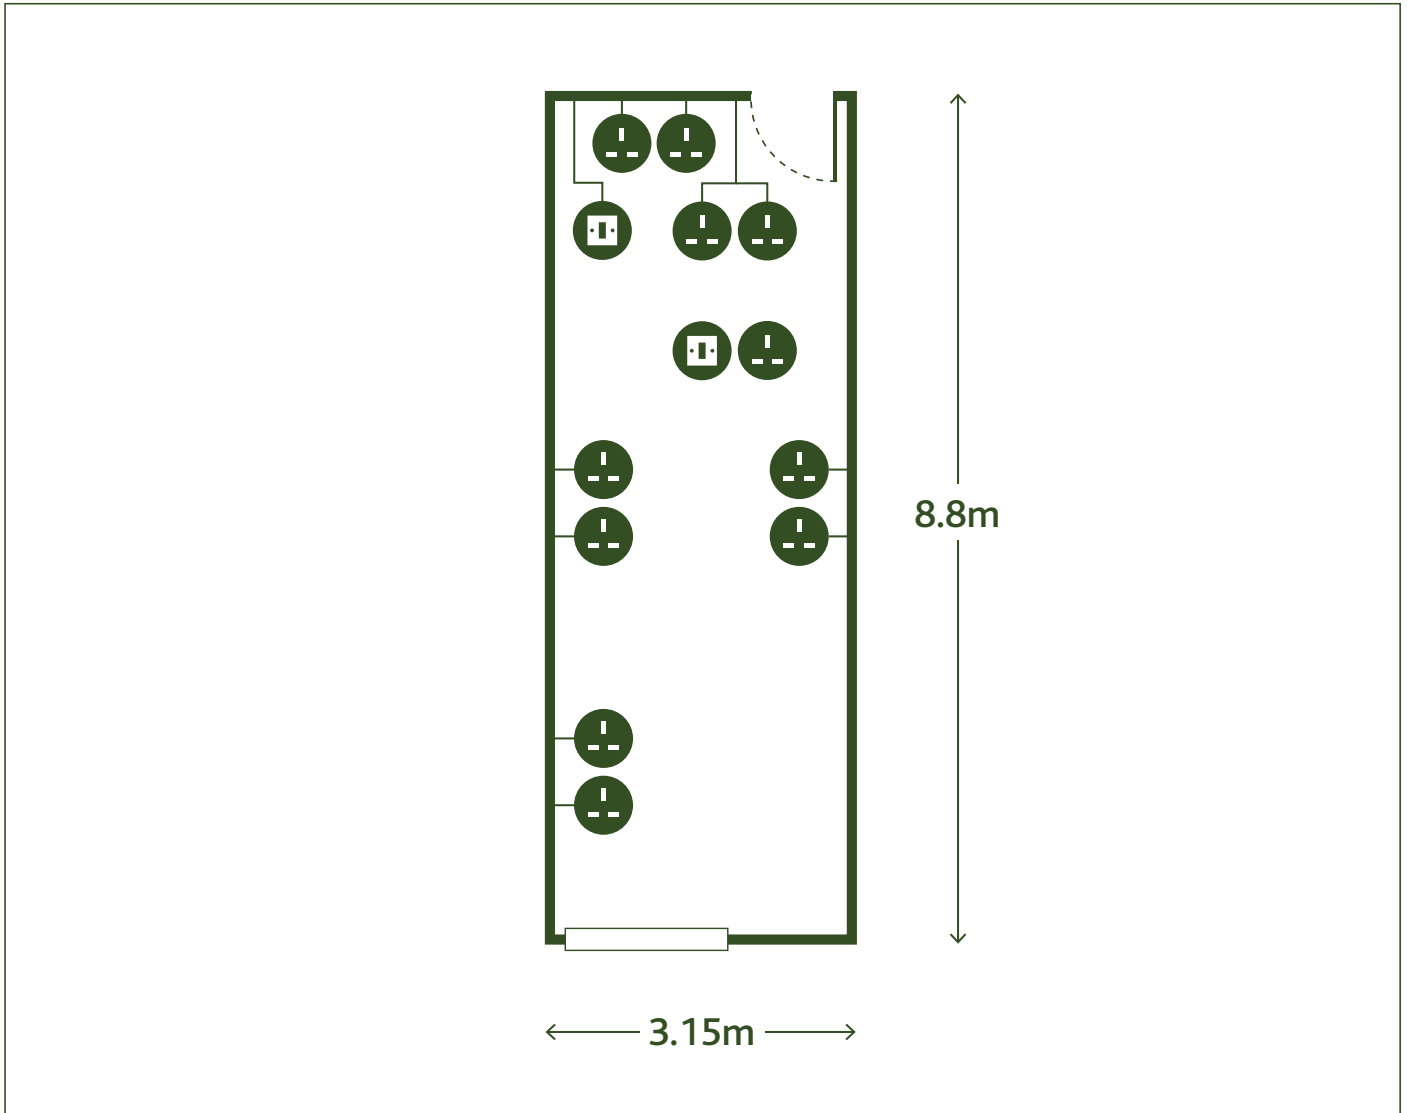

IMOLA

Room Specification

CAPACITIES		DIMENSIONS (m)		KEY	
Dinner	22	Room size	8.8 x 3.15	Light switch	
		Total floor size	27.72m ²	Power supply	
		Celling height	3.1	Telephone	